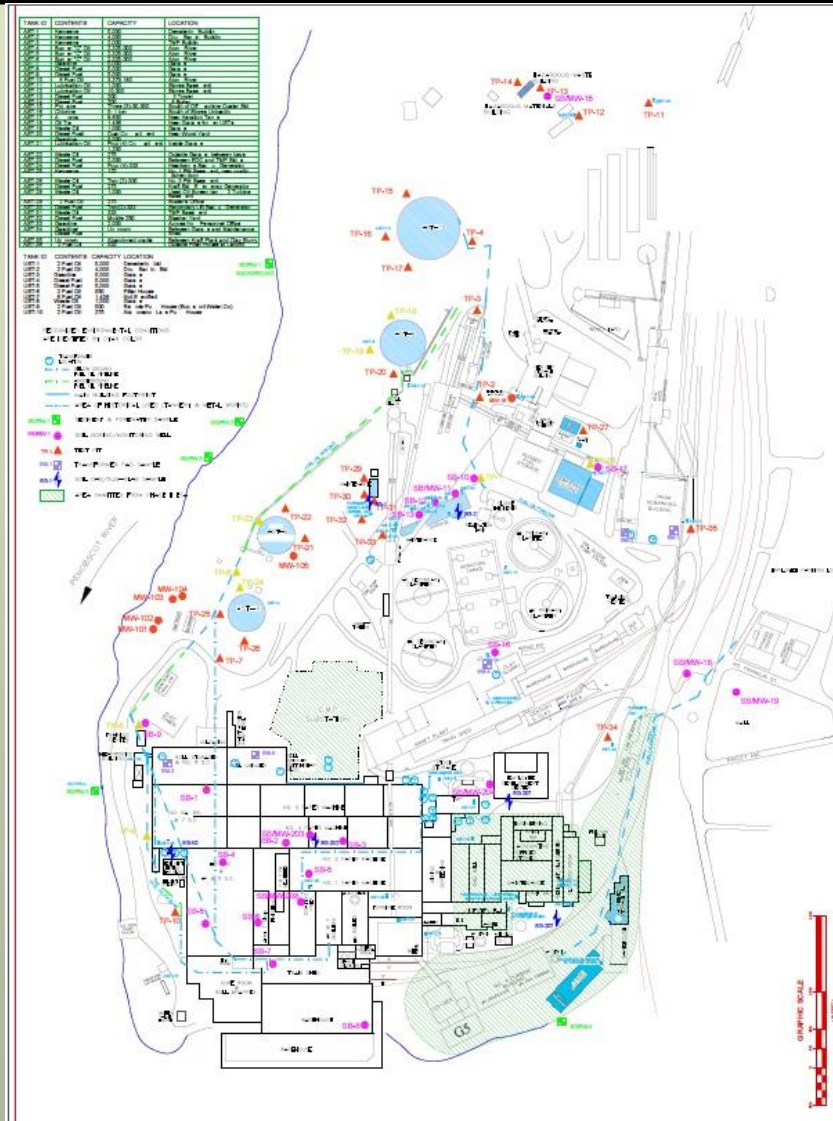

Verso, Bucksport Phase I ESA

Verso, Bucksport Phase I ESA

Professor Charles Willoughby in 1891 discovered Red Paint People Cemetery dating from approximately 2,000 to 4,000 years ago.

Verso, Bucksport Phase I ESA

Verso, Bucksport Phase II ESA

Verso, Bucksport Phase II ESA

Verso, Bucksport Phase II ESA

Verso, Bucksport Phase II ESA

Verso, Bucksport Phase II ESA

Verso, Bucksport Area Planning

Verso, Bucksport Area Planning