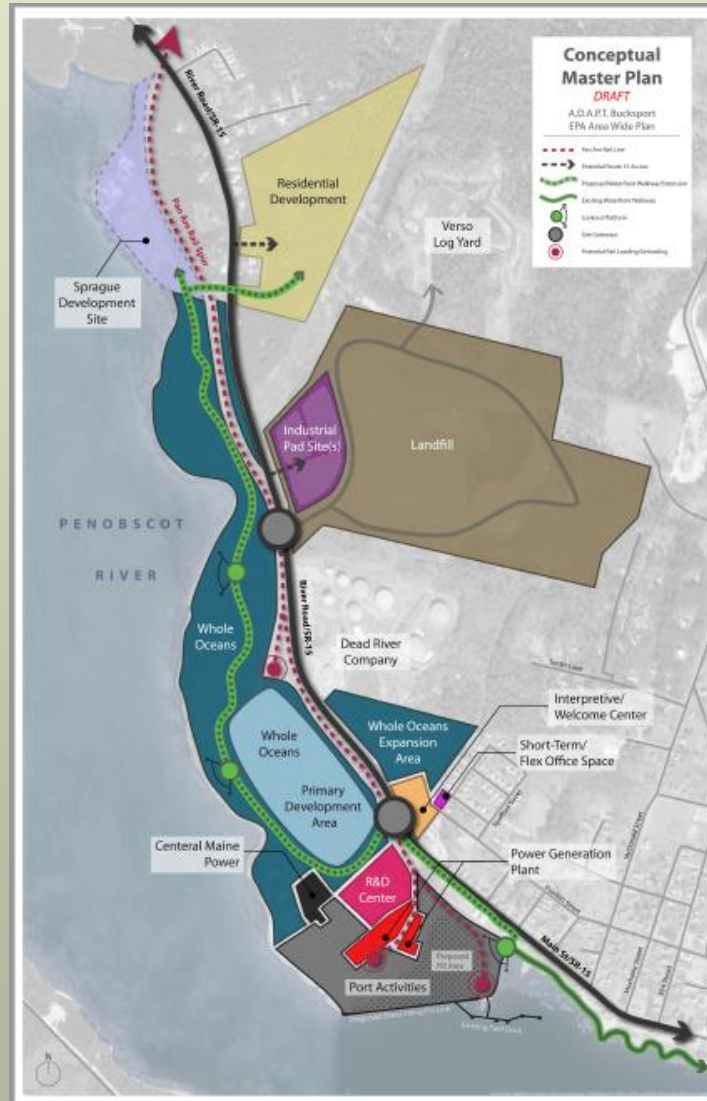

Verso, Bucksport Phase I ESA

Verso, Bucksport Phase I ESA

Professor Charles Willoughby in 1891 discovered Red Paint People Cemetery dating from approximately 2,000 to 4,000 years ago.

Verso, Bucksport Phase I ESA

Verso, Bucksport Phase II ESA

Verso, Bucksport Phase II ESA

Verso, Bucksport Phase II ESA

Verso, Bucksport Phase II ESA

Verso, Bucksport Phase II ESA

Verso, Bucksport Area Planning

Verso, Bucksport Area Planning