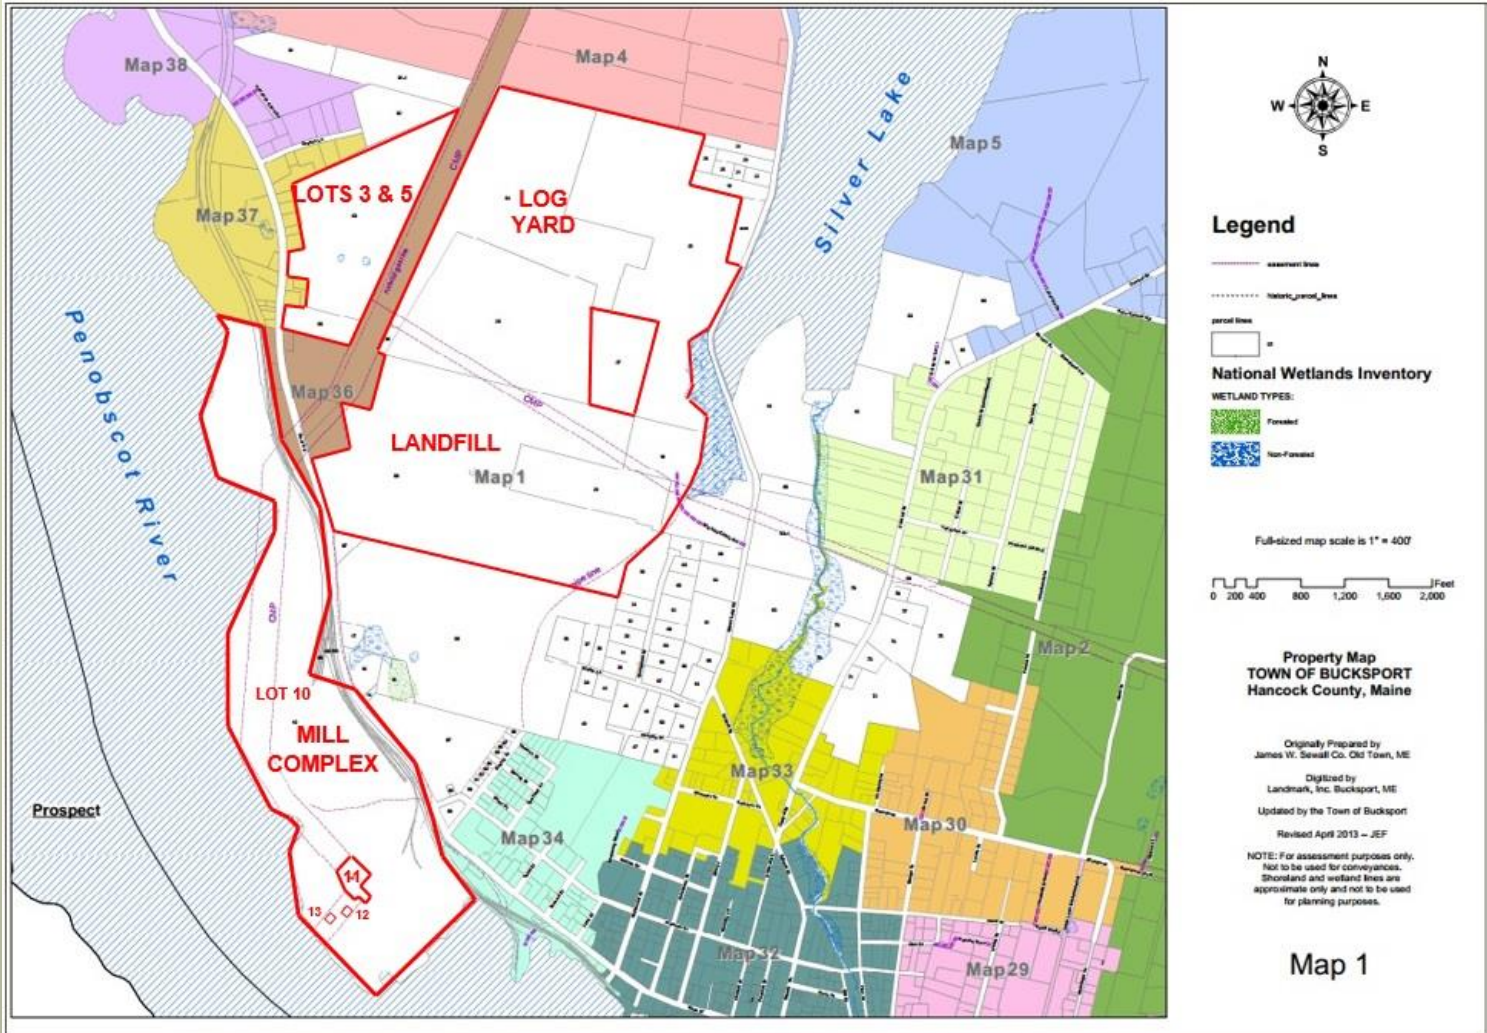

Verso, Bucksport Phase I ESA

Verso, Bucksport Phase I ESA

Professor Charles Willoughby in 1891 discovered Red Paint People Cemetery dating from approximately 2,000 to 4,000 years ago.

Verso, Bucksport Phase I ESA