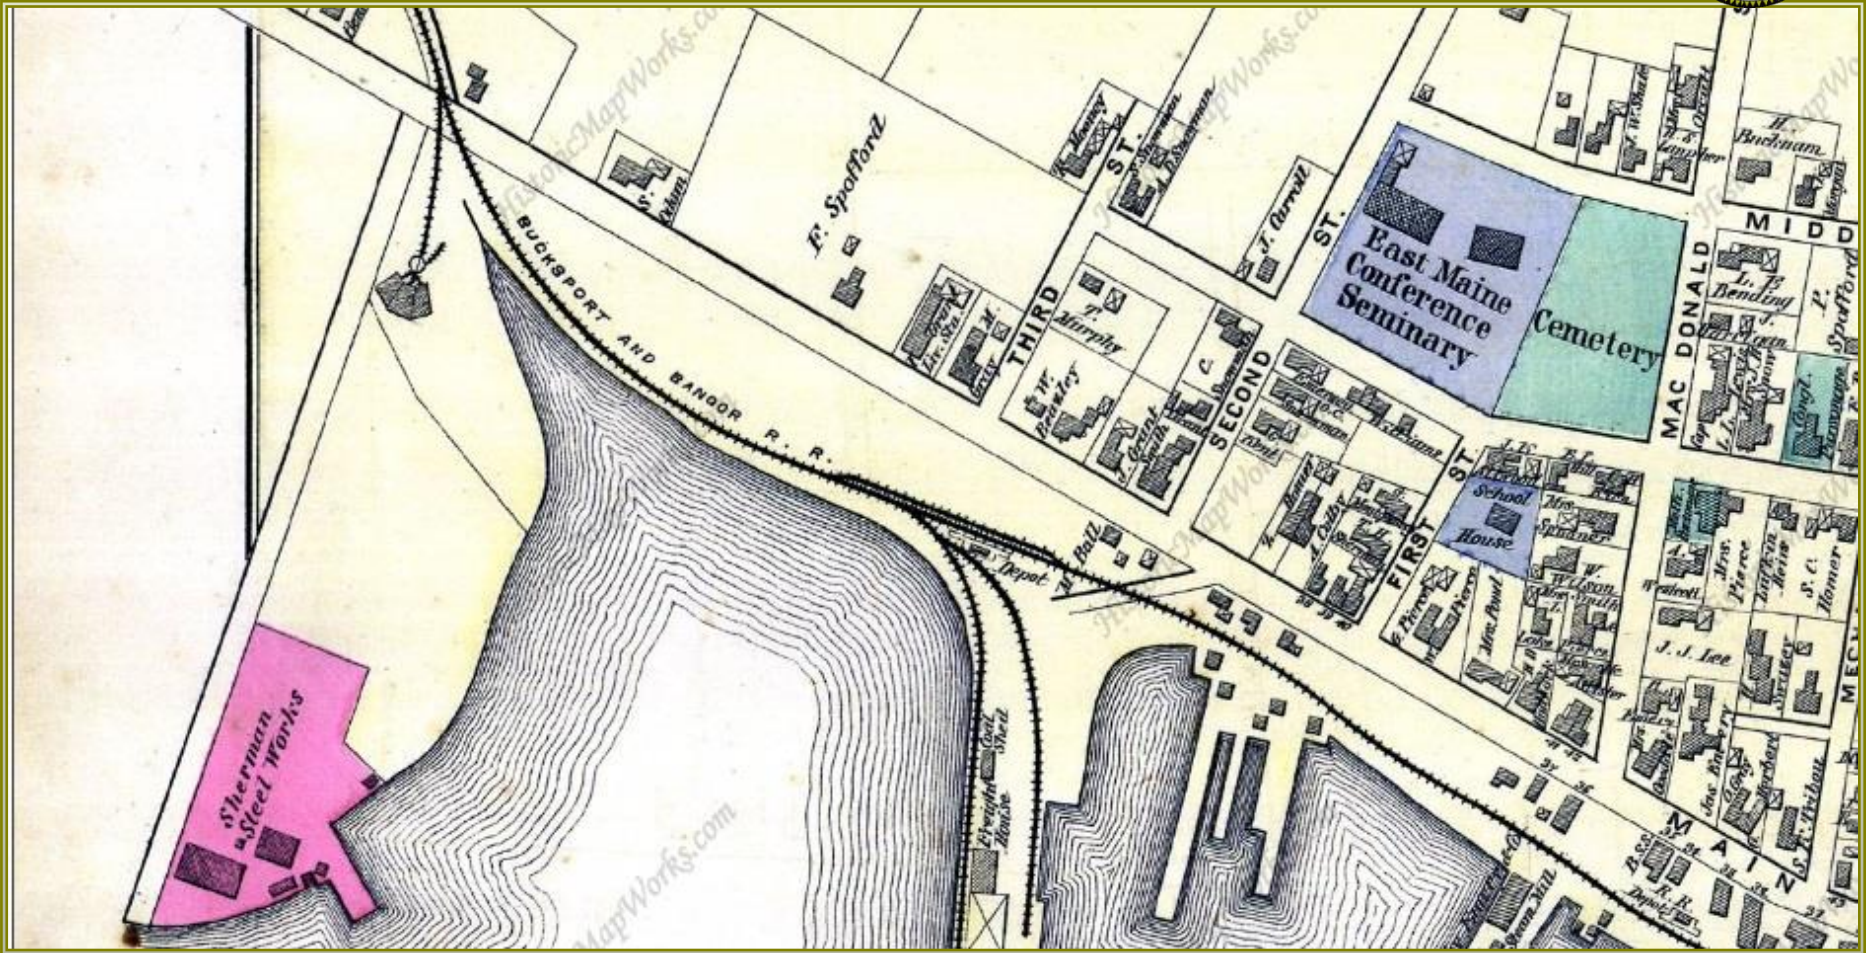

Verso, Bucksport Phase I ESA

Verso, Bucksport Phase I ESA

Professor Charles Willoughby in 1891 discovered Red Paint People Cemetery dating from approximately 2,000 to 4,000 years ago.

Verso, Bucksport Phase I ESA