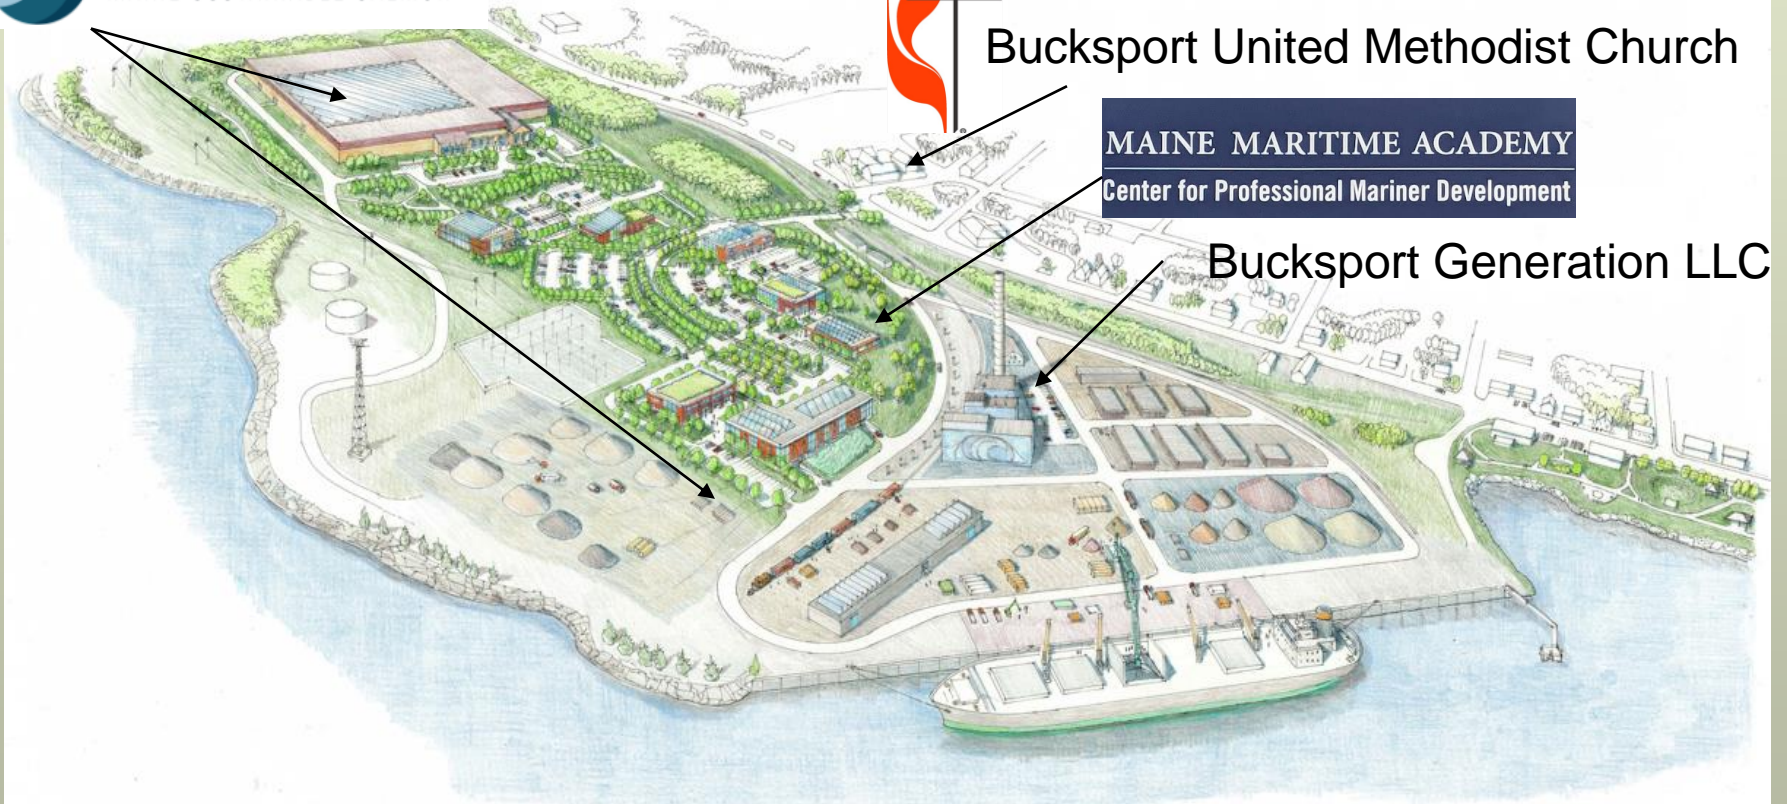

ELAN Date: 11/02/2018

FORMER SITE REDEVELOPMENT MASTER PLAN

A.D.A.P.T. BUCKSPORT
AIM DEVELOPMENT ACTION PLAN FOR TOMORROW

EPA Area-Wide
Brownfields Plan

EMDC EASTERN MAINE DEVELOPMENT CORPORATION

CAMPBELL
ENVIRONMENTAL GROUP

Verso, Bucksport Redevelopment

Verso, Bucksport Redevelopment Whole Oceans Facility

EMDC EASTERN MAINE
DEVELOPMENT CORPORATION

CAMPBELL
ENVIRONMENTAL GROUP

CAMPBELL

ENVIRONMENTAL GROUP