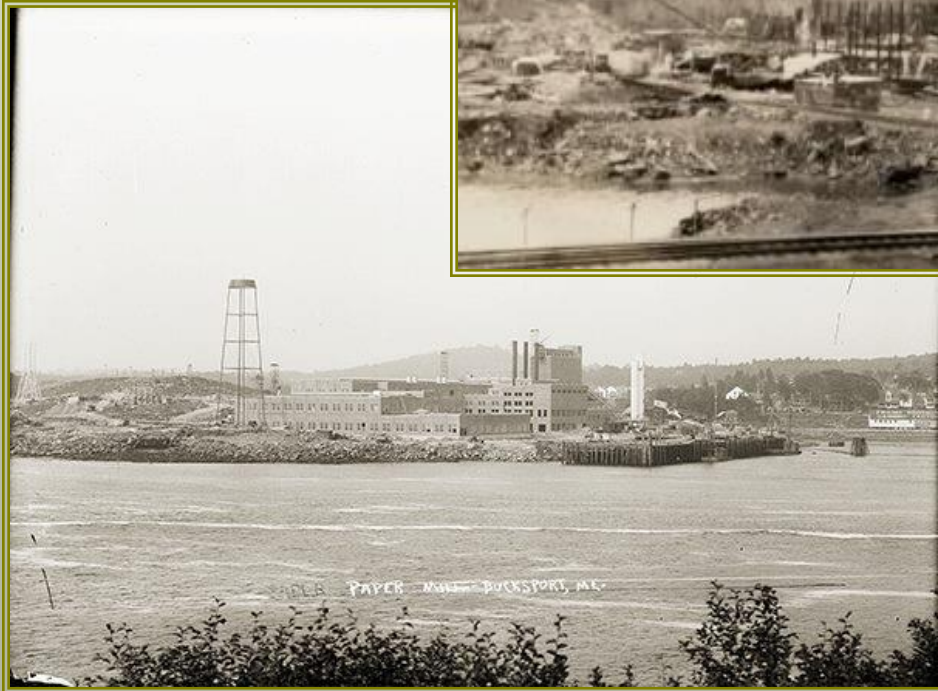

Verso, Bucksport Phase I ESA

Seaboard Paper Company 1929
Time Inc. 1946
St. Regis 1947
Champion International 1984
International Paper Company 2000
Verso Paper Corp. 2006, Closes 2014

CAMPBELL
ENVIRONMENTAL GROUP