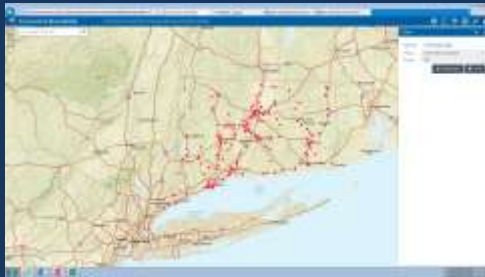

Connecticut Brownfields Inventory ARC GIS Map

- Current state: [Excel file available on DEEP web site](#)
- Inventory includes receiving state liability relief or state or EPA brownfields funding
- Currently 516 sites, updated annually
- Future state: Arc GIS map on DEEP's Arc GIS server

Connecticut Department of Energy and Environmental Protection

1

Creating the Arc GIS Map

- Intern Julia Bayer created map January 2018
- Cleaned up addresses, verified uncertain addresses
- Created Arc GIS map
- Created protocol for updating map
- Includes CT Fastrak stations with ½ mile buffer
- [Map will roll out to public before end of 2018](#)